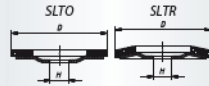

Industry
SLTO/SLTR, reinforced fibre backing
Ordering example A2715100401423